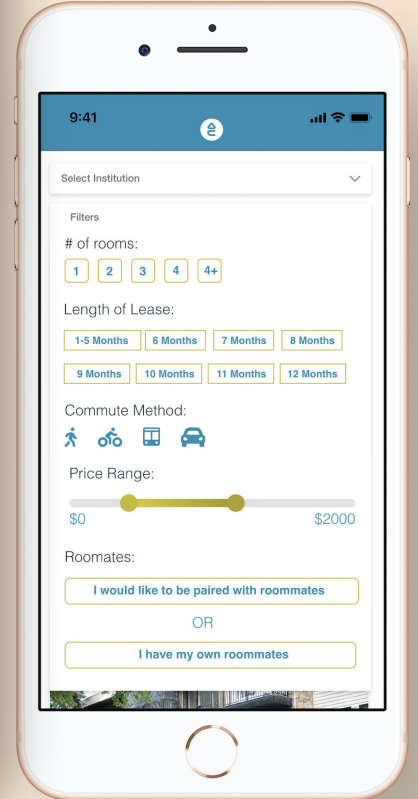

More viewings

Move in

Confirm with
roommates

Apply for the
house

Collect rent from
roommates

Try to schedule
viewings

Print-sign-scan-
send lease

One person pays

View the house

Collect deposit
from roommates

Reaching hosts
for repairs

The Solution

A platform that helps students through **every** step of the process.

Simpler and Better.

Intelligently sorted results suggest the best option for the student based on budget, commute time, and personal preferences.

Five Steps to moving in

**Home
matching**

1

**Roommate
matching**

2

**Viewing
scheduling**

3

**Online
application**

4

**Electronic
lease
signing**

5

Tools for a peaceful tenancy

**Rent
Payment**

**Host &
roommate
messaging**

**Inspections
and
walkthroughs**

**Utility cost
monitoring**