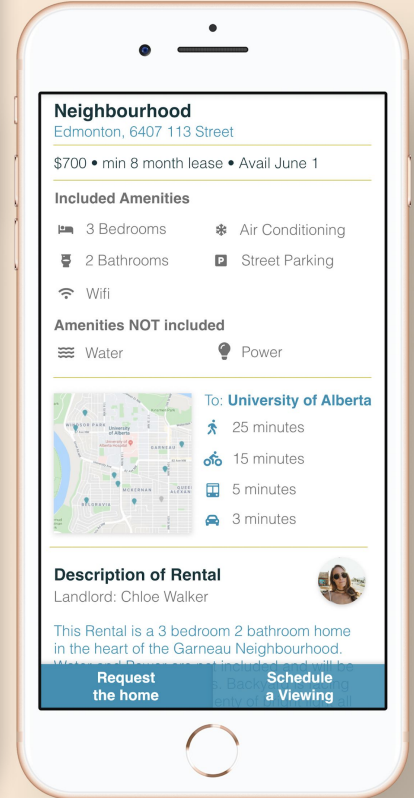

Lack of experience with rental process

How much experience do you have with renting off-campus

80 responses

Rental
process is
**long and
complicated**

Find roommates

Search and
compare

Walkthroughs

Search for a
house

More viewings

Move in

Confirm with
roommates

Apply for the
house

Collect rent from
roommates

Try to schedule
viewings

Print-sign-scan-
send lease

One person pays

View the house

Collect deposit
from roommates

Reaching hosts
for repairs

The Solution

A platform that helps students through **every** step of the process.

Simpler and Better.

Intelligently sorted results suggest the best option for the student based on budget, commute time, and personal preferences.