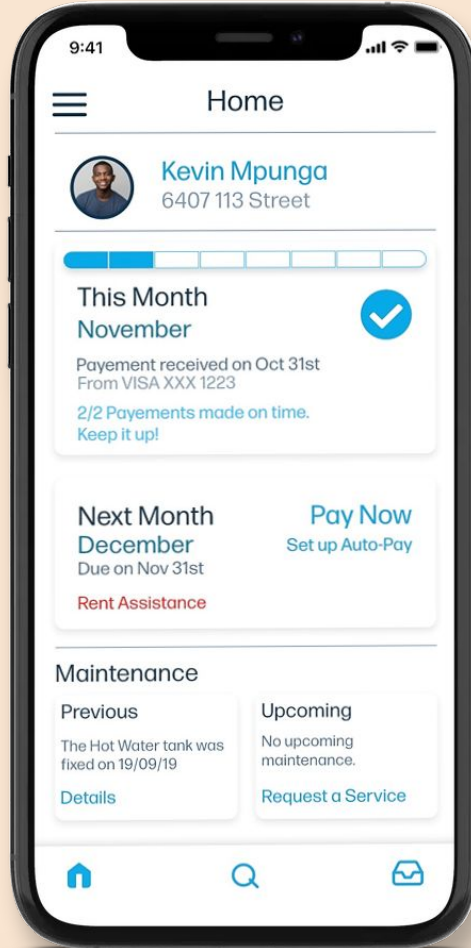

Lack of experience with rental process

How much experience do you have with renting off-campus

80 responses

Rental
process is
**long and
complicated**

Find roommates

Search and
compare

Walkthroughs

Search for a
house

More viewings

Move in

Confirm with
roommates

Apply for the
house

Collect rent from
roommates

Try to schedule
viewings

Print-sign-scan-
send lease

One person pays

View the house

Collect deposit
from roommates

Reaching hosts
for repairs

The Solution

A platform that helps students through **every** step of the process.

Simpler and Better.

Intelligently sorted results suggest the best option for the student based on budget, commute time, and personal preferences.