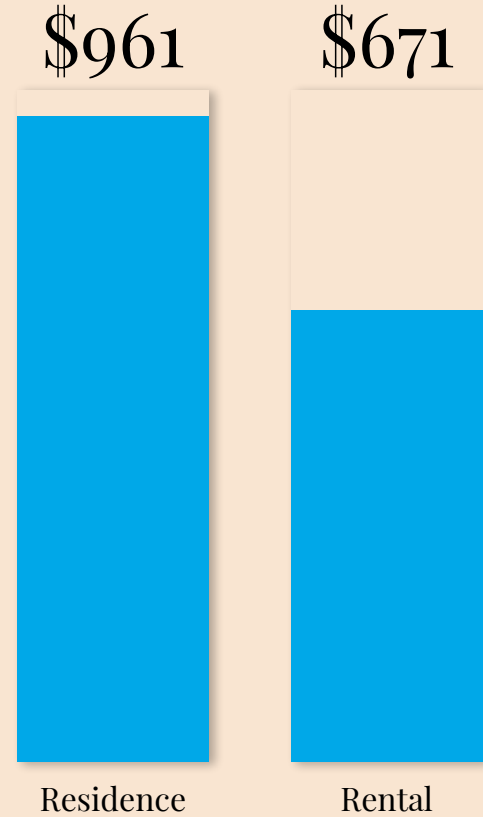

"I believe that living on-campus would force me to lower my living standards"

80 responses

- Strongly Agree
- Agree
- Neutral
- Disagree
- Strongly Disagree
- N/A

30% cheaper to live
off-campus

\$2,320 average savings